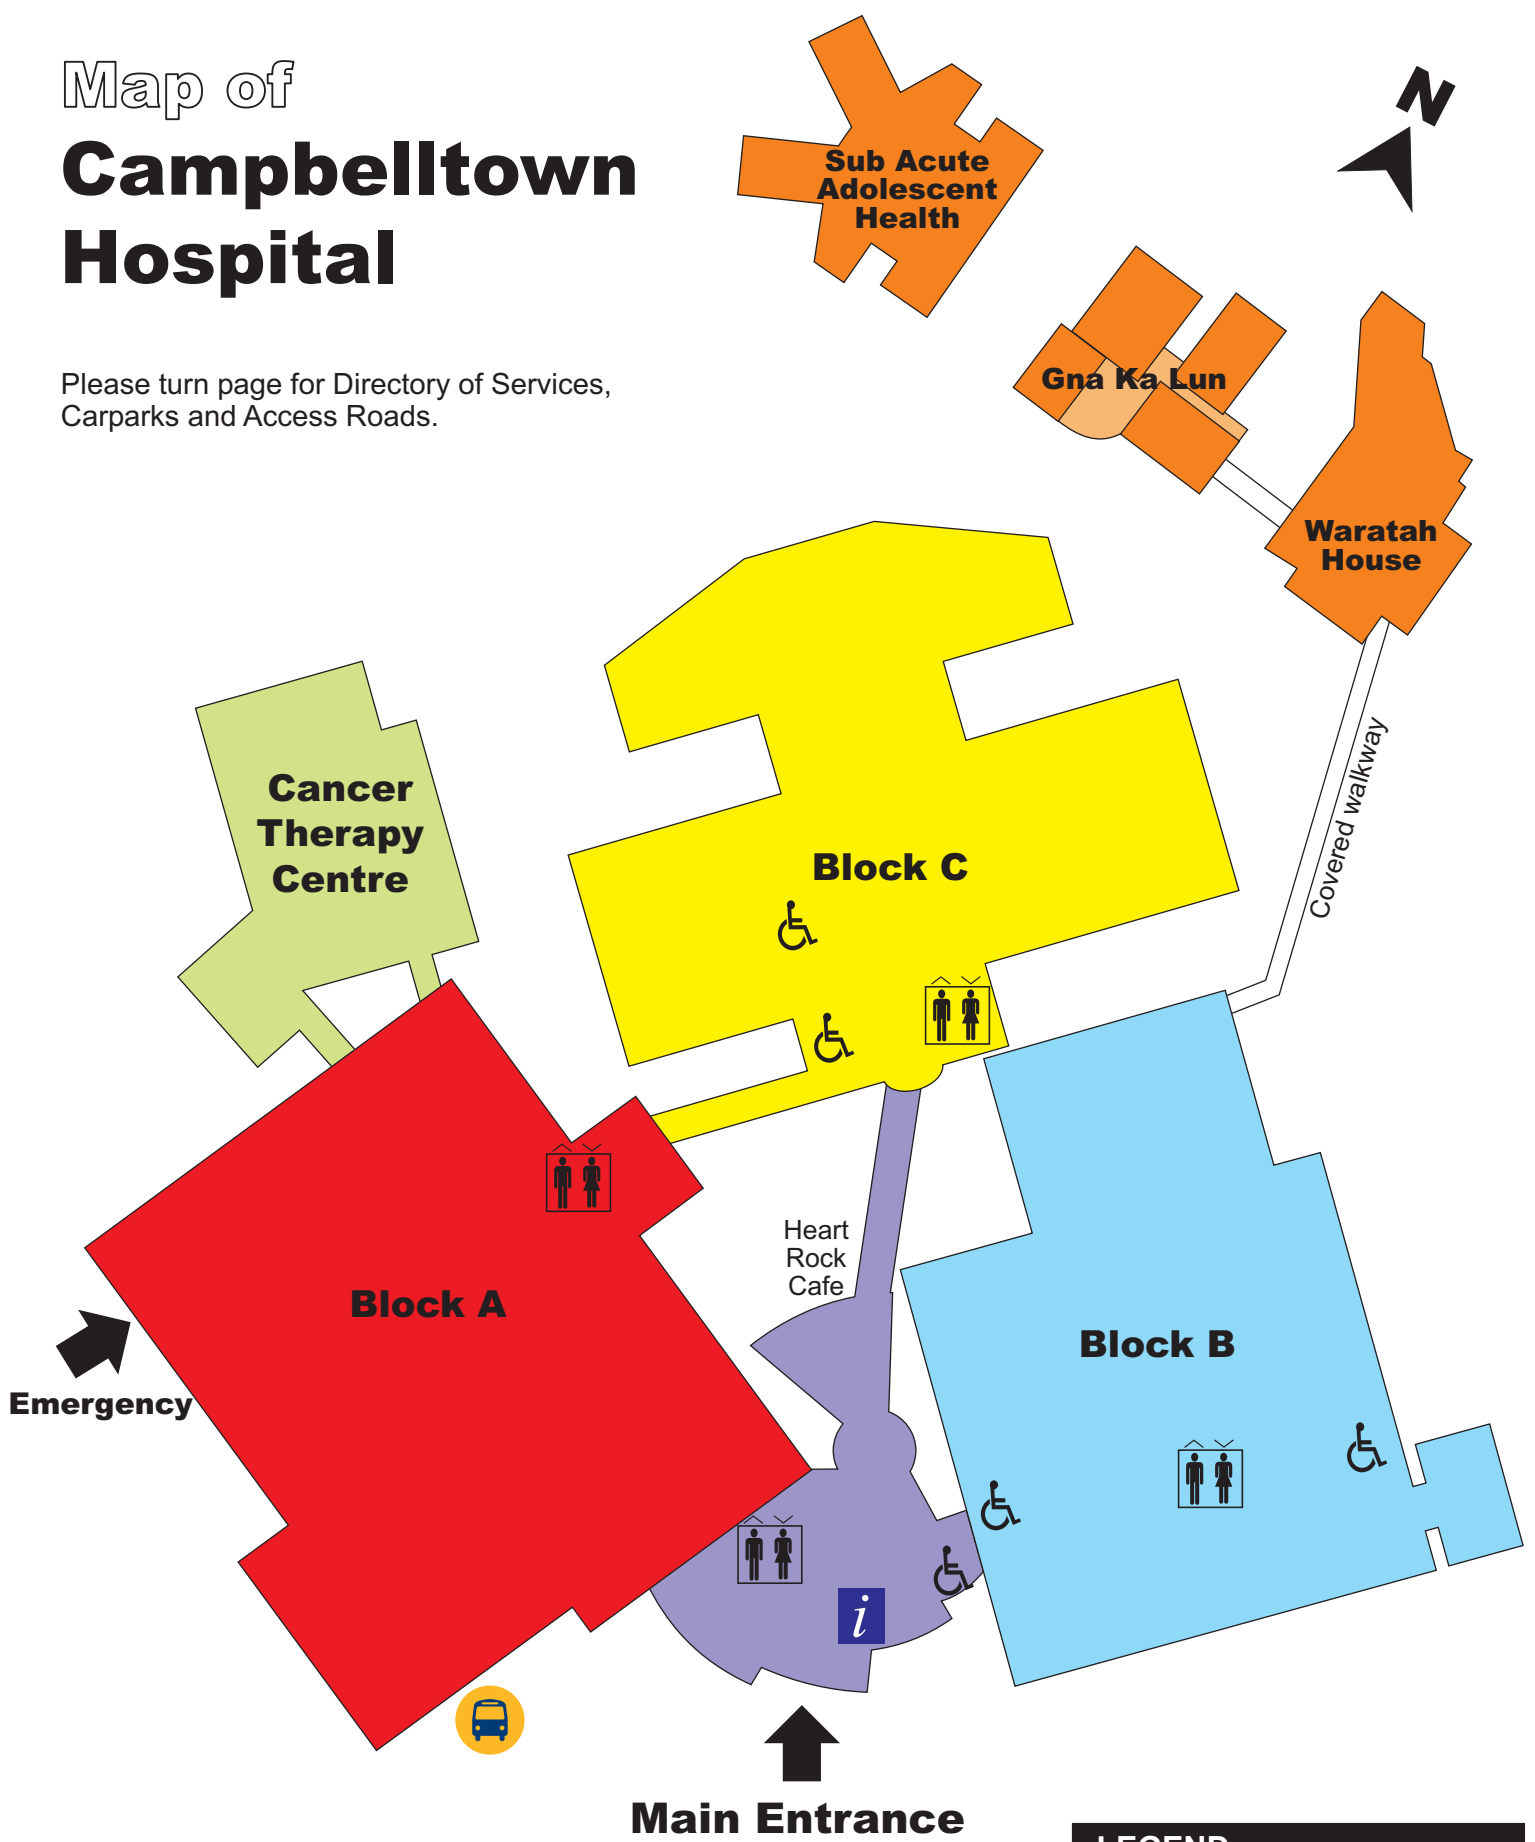

# Map of Campbelltown Hospital

Please turn page for Directory of Services,  
Carparks and Access Roads.

**NO SMOKING**

Campbelltown Hospital is a smoke free environment.

Smoking is not permitted anywhere on hospital grounds.

**LEGEND**

-  Information
-  Lifts
-  Bus Stop
-  Wheelchair Accessible Toilets on Ground Floor

# Location of Services

### Ground Floor

Day Surgery  
Pre Admission Clinic  
Pathology  
Theatres  
Access to Block B